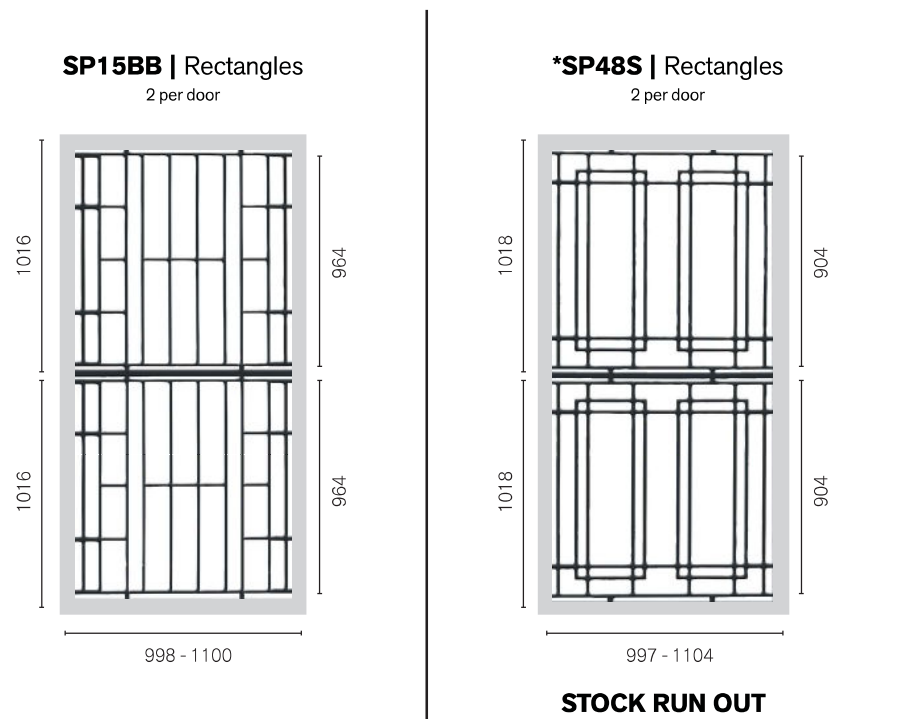

SP56 | Curly
2 per door

***SP57AB | Curly**

STOCK RUN OUT

HINGED DOORS PANELS

SIMPLY CLASSIC DESIGNS BY COLONIAL CASTINGS

* Panel not available
once stock depleted

SLIDING DOORS

SIMPLY CLASSIC DESIGNS BY COLONIAL CASTINGS