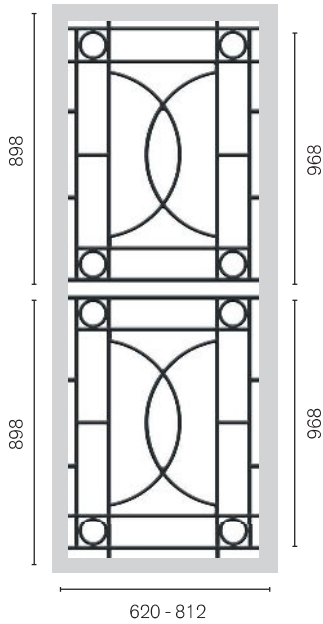

HINGED DOORS PANELS

SIMPLY CLASSIC DESIGNS BY COLONIAL CASTINGS

* Panel not available
once stock depleted

SP17 | Semi Circle
2 per door