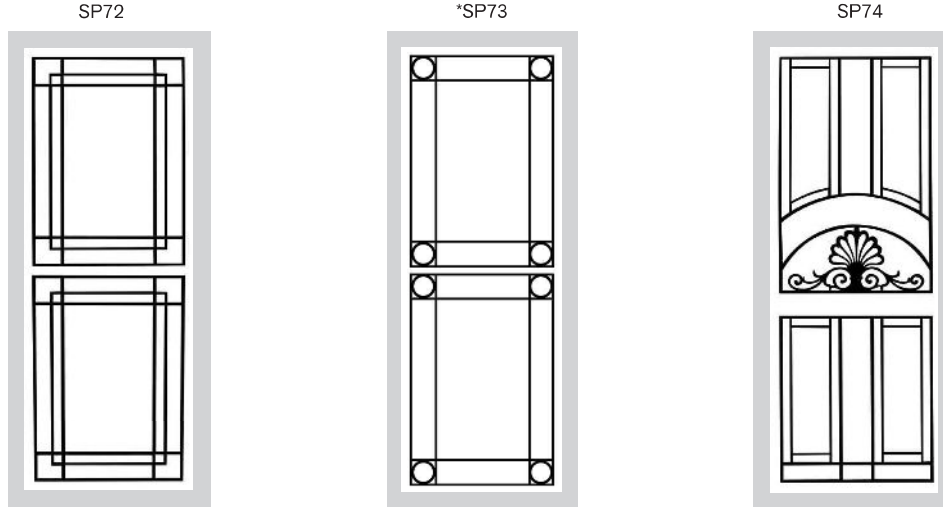

SP56 | Curly
2 per door

***SP57AB | Curly**

STOCK RUN OUT

HINGED DOORS PANELS

SIMPLY CLASSIC DESIGNS BY COLONIAL CASTINGS

* Panel not available
once stock depleted

SLIDING DOORS

SIMPLY CLASSIC DESIGNS BY COLONIAL CASTINGS

FLOATING DECORATIVE GRILLES

A LITTLE BIT OF CLASS

Frame not included

* Panel not available once stock depleted

STOCK RUN OUT

STYLES OF MESH

FOR ANY OCCASION

At Colonial Castings Security we know that your home is unique and should be an extension of who you are, using our state of the art 2mm punched security mesh, you have the unique ability to customise the colour of your frame & mesh.