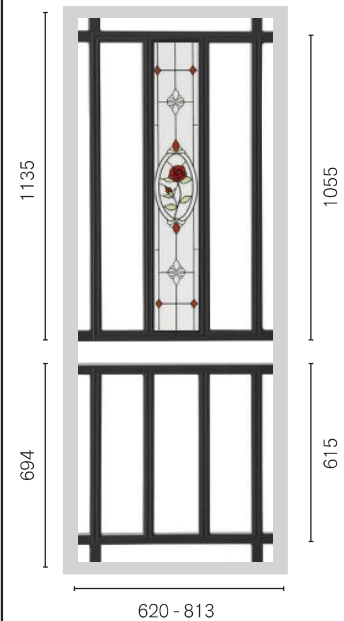

SP62AB | Rose Jewel

These glass panel doors feature elegant decorative designs embossed on glass panels.

To clean simply wipe over with a damp cloth, avoid all acid based cleaners.

Frame not included