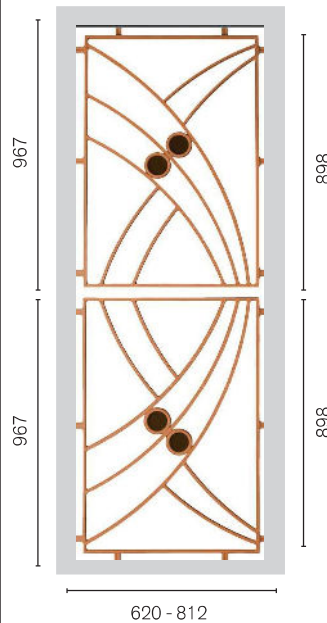

*SP71AB | Art Deco Orange
With Coloured Disc Inserts