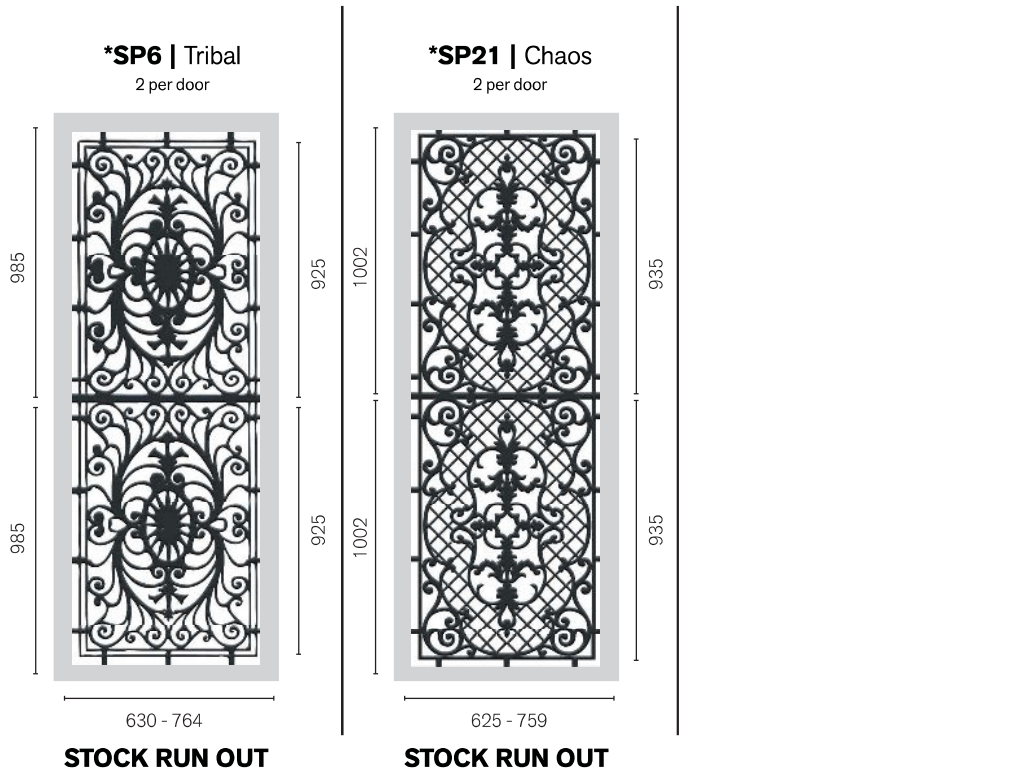

SP56 | Curly
2 per door

***SP57AB | Curly**

STOCK RUN OUT

HINGED DOORS PANELS

SIMPLY CLASSIC DESIGNS BY COLONIAL CASTINGS

* Panel not available
once stock depleted

SLIDING DOORS

SIMPLY CLASSIC DESIGNS BY COLONIAL CASTINGS