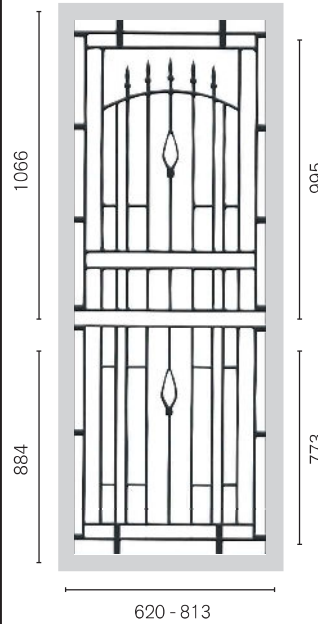

SP29AB | Gate
2 per door