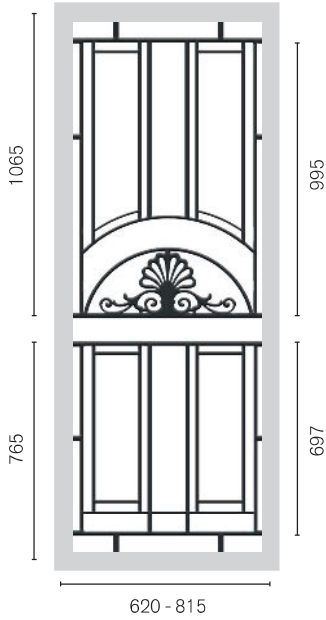

HINGED DOORS PANELS

SIMPLY CLASSIC DESIGNS BY COLONIAL CASTINGS

* Panel not available once stock depleted

SP14AB | Flower