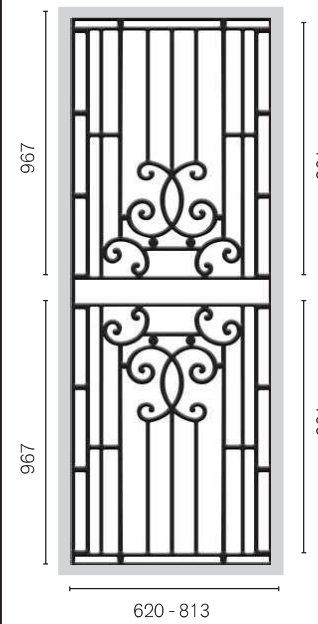

SP56 | Curly
2 per door