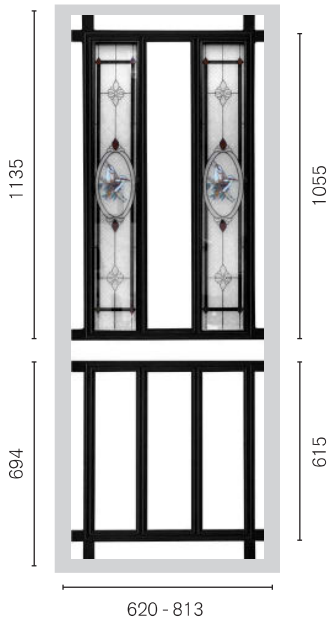

HINGED DOOR PANELS

WITH GLASS INSERTS BY COLONIAL CASTINGS

SP61AB | Kookaburra